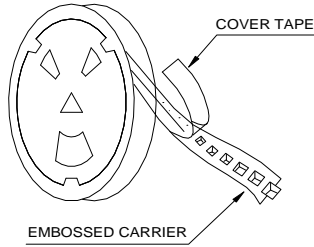

Packaging Information

• Tearing Off Force

★The force for tearing off cover tape is 10 to 120 grams in the arrow direction under the following conditions.

• Tape Dimension & Reel Dimension

Dimensions in mm

TYPE	TAPE / SIZE (mm)									REEL 7"×12mm			
	A ₀	B ₀	K ₀	F	E	W	P	t		A	B	C	D
0214	3.5 ± 0.1	3.5 ± 0.1	1.8 ± 0.1	7.25 ± 0.1	1.75 ± 0.1	12.0 ± 0.3	8.0 ± 0.1	0.35 ± 0.05		12.5 ± 0.5	50 min	13 ± 0.5	178 ± 1.0