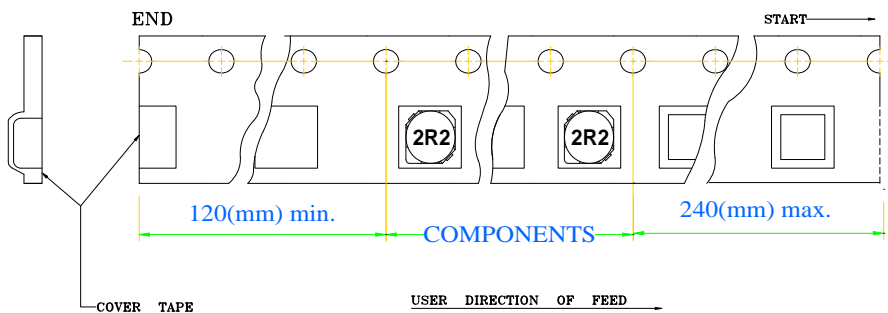

Packaging Information

• Tearing Off Force

★The force for tearing off cover tape is 10 to 120 grams in the arrow direction under the following conditions.

• Tape Dimension & Reel Dimension

Dimensions in mm

TYPE	TAPE / SIZE (mm)									REEL 7"×12mm			
	A ₀	B ₀	K ₀	F	E	W	P	t		A	B	C	D
0214	3.5 ± 0.1	3.5 ± 0.1	1.8 ± 0.1	7.25 ± 0.1	1.75 ± 0.1	12.0 ± 0.3	8.0 ± 0.1	0.35 ± 0.05		12.5 ± 0.5	50 min	13 ± 0.5	178 ± 1.0

• Packaging Quantity

REEL		BOX		CARTON	
Q'ty(pcs)	Size (mm)	Q'ty(pcs)	Size (mm)	Q'ty(pcs)	Size (mm)
1000	7"×12	4000	180×180×70	40000	408×407×205
3500	13"×12	7000	335×3350×70	14000	350×350×180