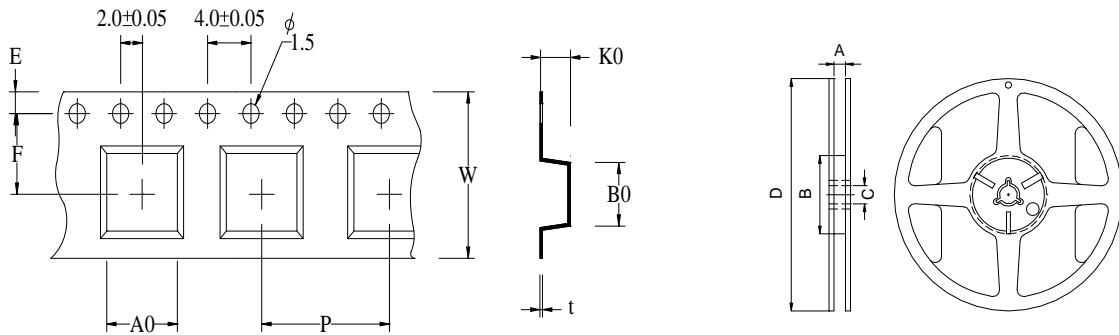

Packaging Information

• Tearing Off Force

★The force for tearing off cover tape is 10 to 120 grams in the arrow direction under the following conditions.

• Tape Dimension & Reel Dimension

Dimensions in mm

TYPE	TAPE / SIZE (mm)									REEL 7"×12mm			
	A ₀	B ₀	K ₀	F	E	W	P	t		A	B	C	D
0214	3.5 ± 0.1	3.5 ± 0.1	1.8 ± 0.1	7.25 ± 0.1	1.75 ± 0.1	12.0 ± 0.3	8.0 ± 0.1	0.35 ± 0.05		12.5 ± 0.5	50 min	13 ± 0.5	178 ± 1.0

• Packaging Quantity

REEL		BOX		CARTON	
Q'ty(pcs)	Size (mm)	Q'ty(pcs)	Size (mm)	Q'ty(pcs)	Size (mm)
1000	7"×12	4000	180×180×70	40000	408×407×205
3500	13"×12	7000	335×3350×70	14000	350×350×180